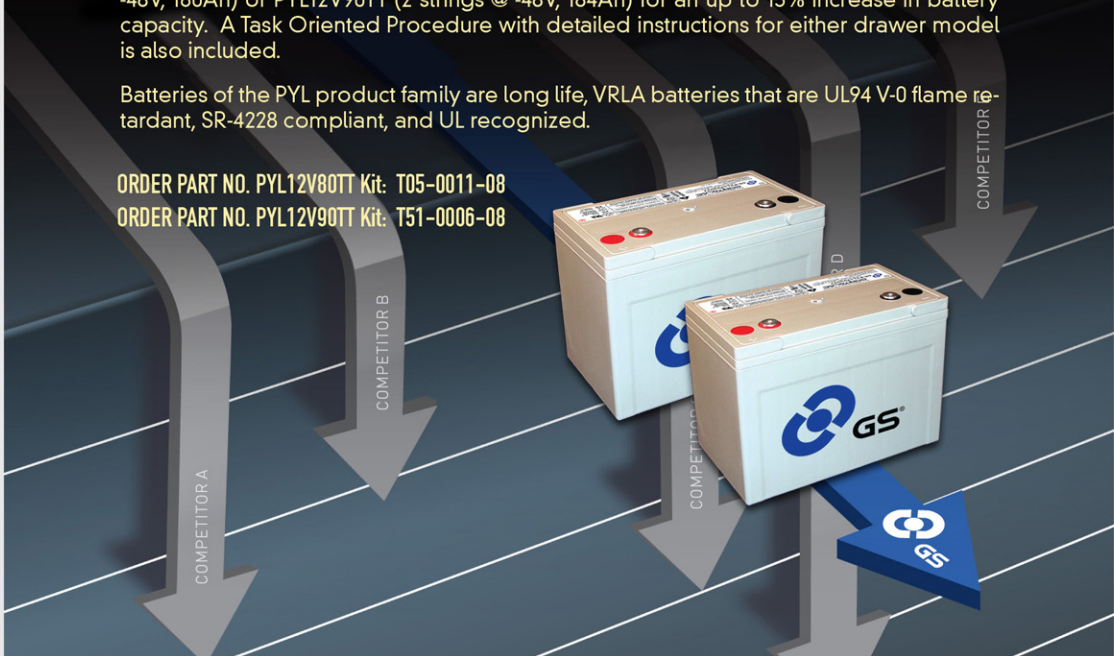

POWERING YOUR WORLD

MESA CABINET UPGRADE KIT.

INCREASES BATTERY CAPACITY BY UP TO 47%

EASY TO INSTALL 12 VOLT SOLUTION

Replaces Expensive & Cumbersome 6 Volt Batteries in Mesa 98 Series and pre-98 Cabinets

GS Battery's MESA 98 Series Cabinets Installation Kit is an easy to use upgrade for existing MESA2, MESA4, MESA6 series 98 and pre-98 cabinets. The kit is compatible with both the new and old style drawers (1 or 8 battery connectors) and upgrades the batteries, battery wiring, and includes a new cabinet battery diagram for the inside of each drawer.

Each kit upgrades a single drawer with 8 batteries of either the PYL12V80TT (2 strings @ -48V, 160Ah) or PYL12V90TT (2 strings @ -48V, 184Ah) for an up to 15% increase in battery capacity. A Task Oriented Procedure with detailed instructions for either drawer model is also included.

Batteries of the PYL product family are long life, VRLA batteries that are UL94 V-0 flame retardant, SR-4228 compliant, and UL recognized.

ORDER PART NO. PYL12V80TT Kit: T05-0011-08

ORDER PART NO. PYL12V90TT Kit: T51-0006-08

THE POWER OF INNOVATION