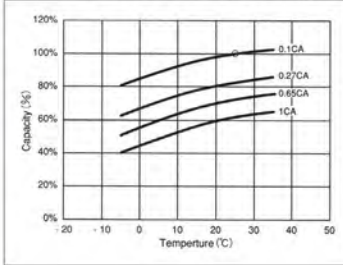

## PRODUCT SPECIFICATIONS

Temperature and Discharge Capacity

Self-discharge Characteristics

Charging Characteristics(2.275V/cell)