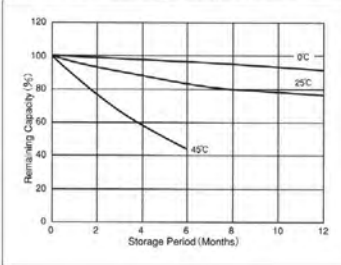

## PRODUCT SPECIFICATIONS

Temperature and Discharge Capacity

Self-discharge Characteristics

Charging Characteristics(2.275V/cell)