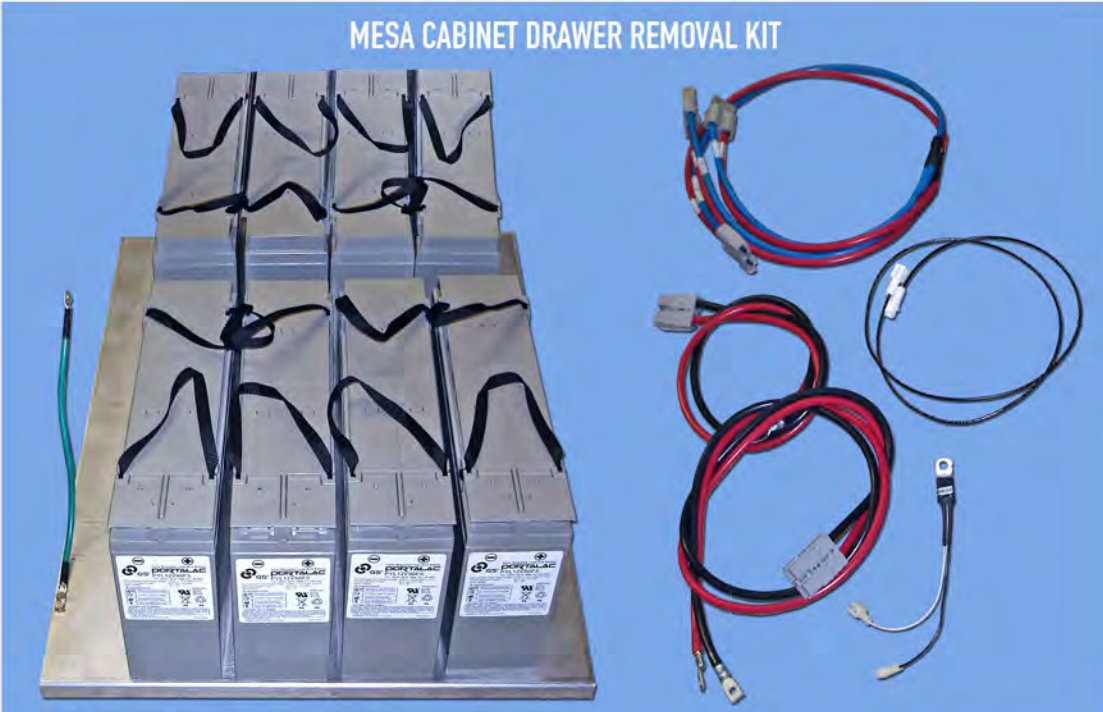

MESA CABINET DRAWER REMOVAL KIT