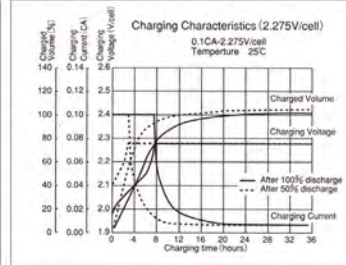

## PRODUCT SPECIFICATIONS

Temperature and Discharge Capacity

Self-discharge Characteristics

Charging Characteristics(2.275V/cell)